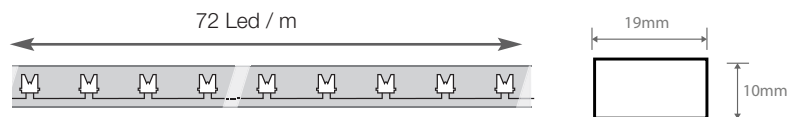

ledClassic

Girlandy Závěsy Stalaktity Fil lumière Intériérové dekorácie

Svetelný kábel Fil lumière® X-Led®

informácie

Dodajte svojmu projektu dynamický efekt a využite blikajúci svetelný kábel Fil Lumière®

Svetelný kábel s efektom kométy, vopred naprogramovaná dvojitá XLed.

Exkluzivita Blachère illumination®
Neskrúcový vodič s plochým tienením.

Iba na profesionálne použitie;
nesmie sa predávať v maloobchode.

10 m

P(W)

25 W

NLED10X